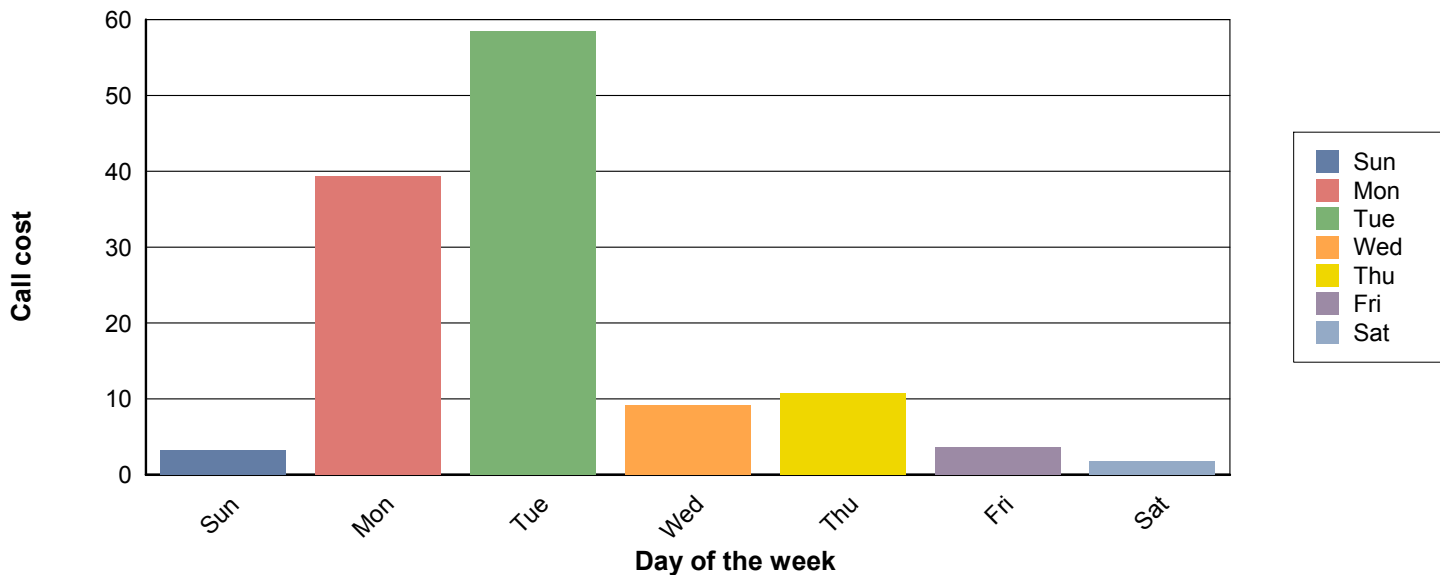

1. Pie chart - Call groups by cost

<u>Call group</u>	<u>Call cost (USD)</u>	<u>Number of calls</u>
International	67.95	108
Mobile	47.29	232
National	10.83	92
Other	0.09	3

2. Graph - Call groups by cost

<u>Call group</u>	<u>Call cost (USD)</u>	<u>Number of calls</u>
International	67.95	108
Mobile	47.29	232
National	10.83	92
Other	0.09	3

3. Graph - Call groups by duration of calls

<u>Call group</u>	<u>Duration of call (min.)</u>	<u>Number of calls</u>
International	660	108
Mobile	292	232
National	464	92
Other	1	3

4. Graph - Cost by day of the week