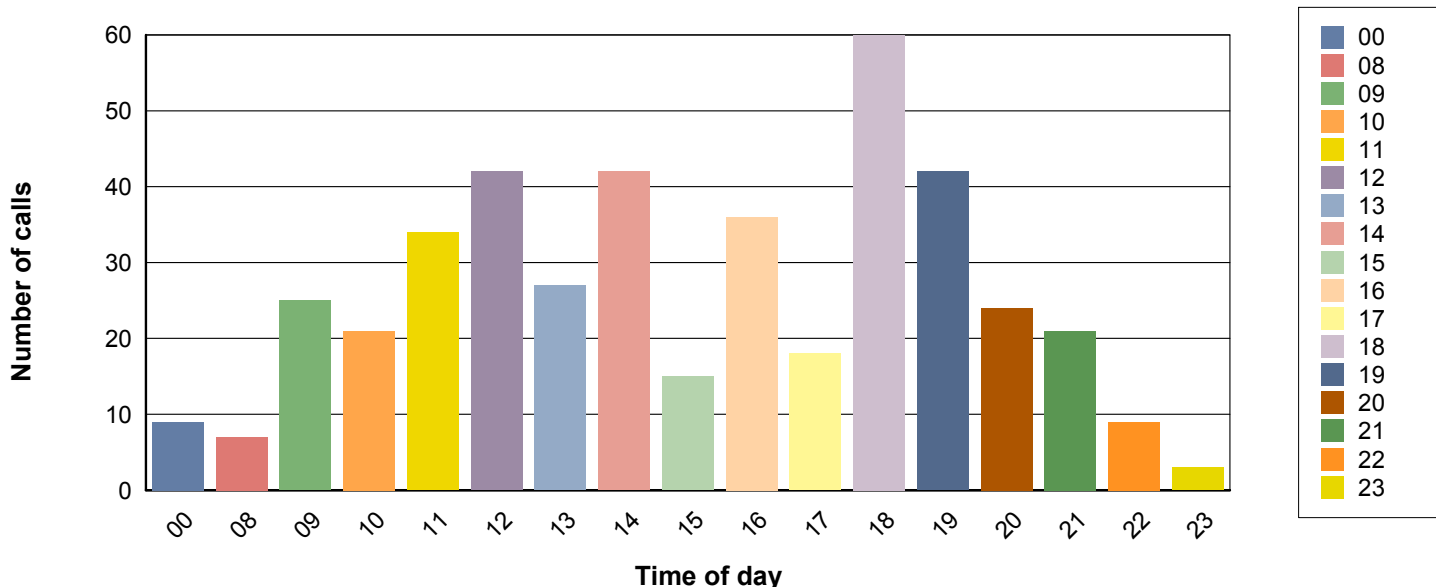

3. Graph - Call groups by duration of calls

<u>Call group</u>	<u>Duration of call (min.)</u>	<u>Number of calls</u>
International	660	108
Mobile	292	232
National	464	92
Other	1	3

4. Graph - Cost by day of the week

6. Graph - Number of calls by time of day

<u>Time of day - (h)</u>	<u>Number of calls</u>
00	9
08	7
09	25
10	21
11	34
12	42
13	27
14	42
15	15
16	36
17	18
18	60
19	42
20	24
21	21
22	9
23	3

7. Table - Top 10 locations by number of calls