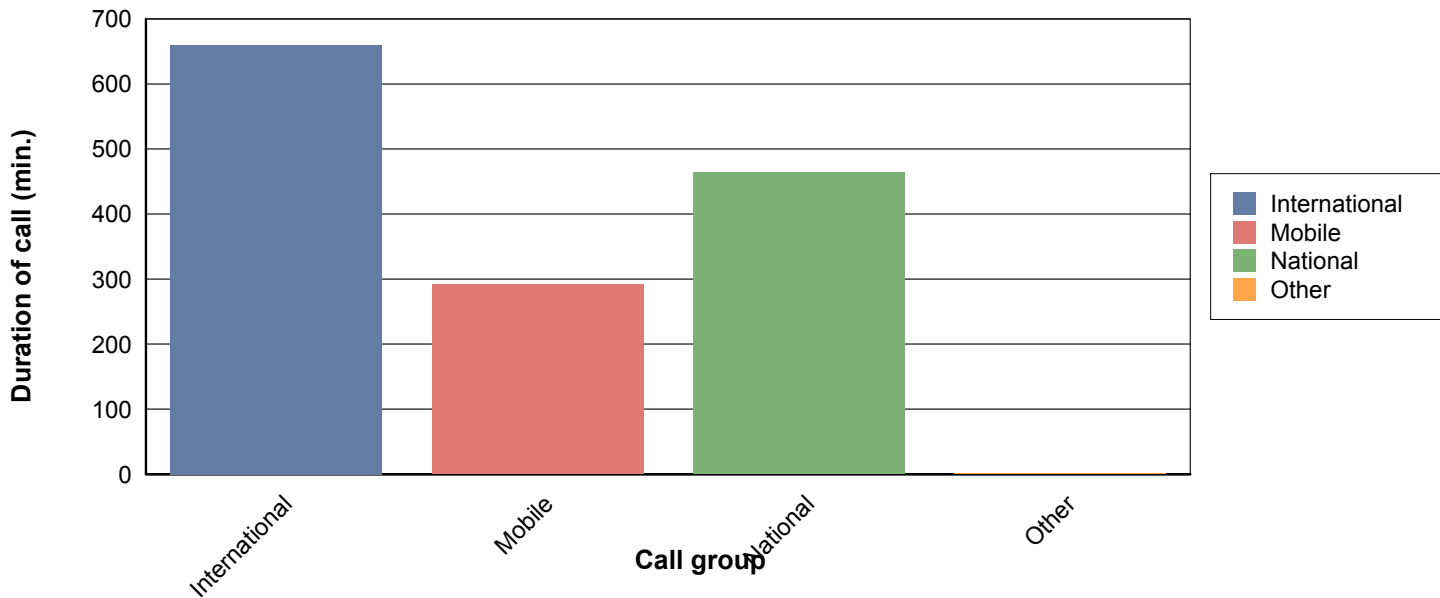

1. Pie chart - Call groups by cost

<u>Call group</u>	<u>Call cost (USD)</u>	<u>Number of calls</u>
International	67.95	108
Mobile	47.29	232
National	10.83	92
Other	0.09	3

2. Graph - Call groups by cost

<u>Call group</u>	<u>Call cost (USD)</u>	<u>Number of calls</u>
International	67.95	108
Mobile	47.29	232
National	10.83	92
Other	0.09	3

3. Graph - Call groups by duration of calls

<u>Call group</u>	<u>Duration of call (min.)</u>	<u>Number of calls</u>
International	660	108
Mobile	292	232
National	464	92
Other	1	3

4. Graph - Cost by day of the week