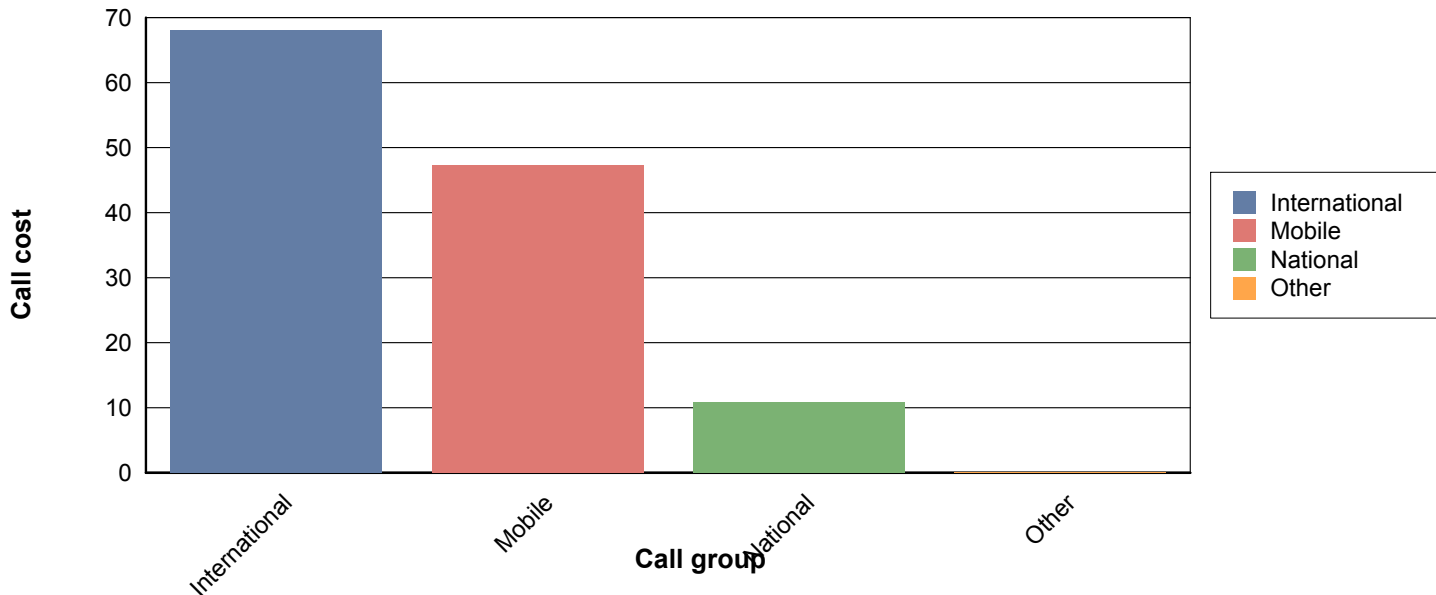

1. Pie chart - Call groups by cost

<u>Call group</u>	<u>Call cost (USD)</u>	<u>Number of calls</u>
International	67.95	108
Mobile	47.29	232
National	10.83	92
Other	0.09	3

2. Graph - Call groups by cost

<u>Call group</u>	<u>Call cost (USD)</u>	<u>Number of calls</u>
International	67.95	108
Mobile	47.29	232
National	10.83	92
Other	0.09	3