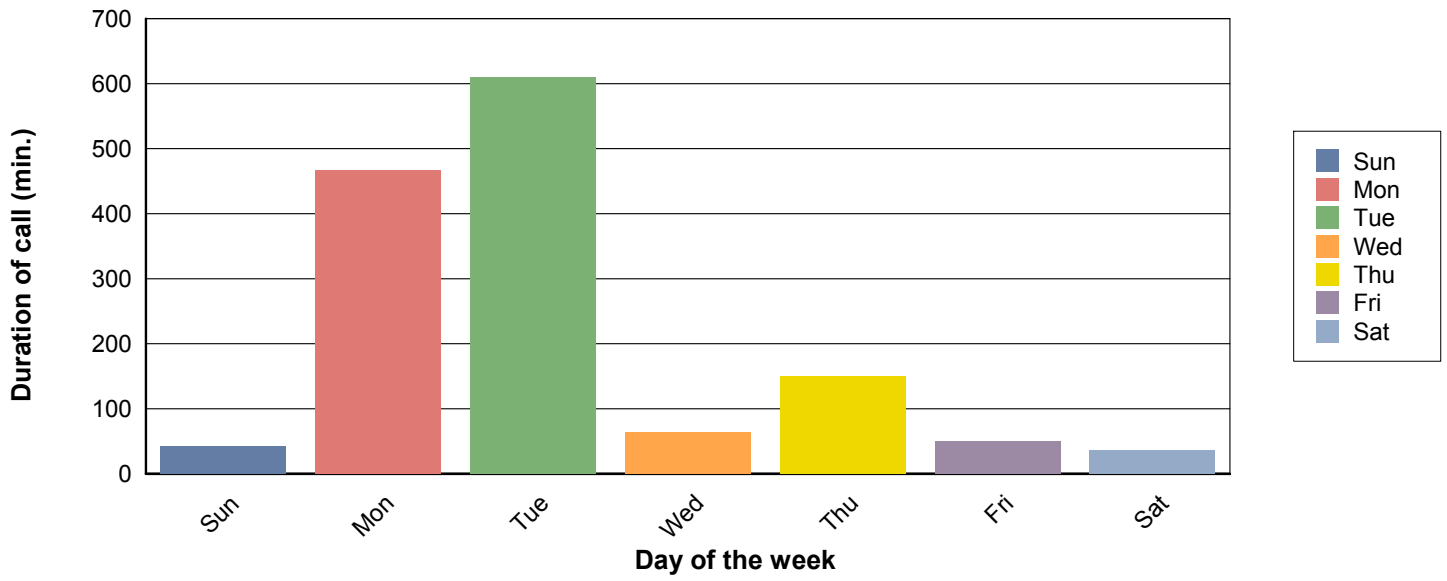

3. Graph - Call groups by duration of calls

<u>Call group</u>	<u>Duration of call (min.)</u>	<u>Number of calls</u>
International	660	108
Mobile	292	232
National	464	92
Other	1	3

4. Graph - Cost by day of the week

<u>Day of the week</u>	<u>Call cost (USD)</u>	<u>Number of calls</u>
Fri	3.61	21
Mon	39.31	125
Sat	1.80	18
Sun	3.22	20
Thu	10.68	54
Tue	58.43	161
Wed	9.11	36

5. Graph - Duration by day of the week

<u>Day of the week</u>	<u>Duration of call (min.)</u>	<u>Number of calls</u>
Fri	50	21
Mon	466	125
Sat	36	18
Sun	42	20
Thu	150	54
Tue	609	161
Wed	64	36

6. Graph - Number of calls by time of day

<u>Time of day - (h)</u>	<u>Number of calls</u>
00	9
08	7
09	25
10	21
11	34
12	42
13	27
14	42
15	15
16	36
17	18
18	60
19	42
20	24
21	21
22	9
23	3

7. Table - Top 10 locations by number of calls