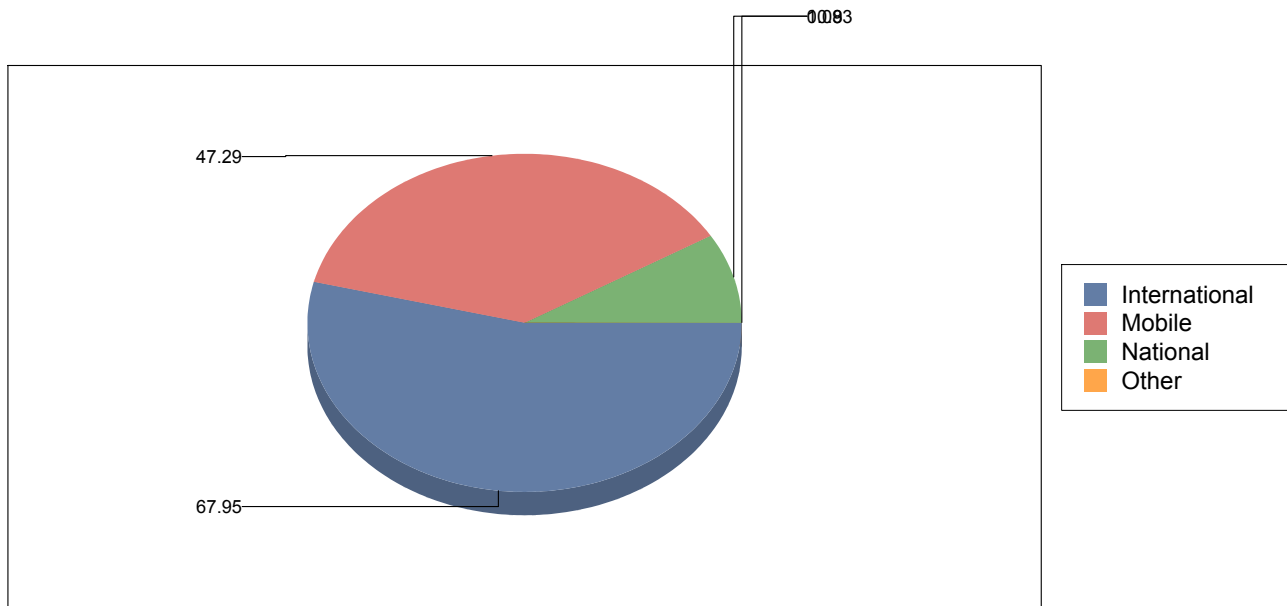

- Please define in
TeleFactura
the path and name of
the picture file for
the payment slip -

Invoice Total (USD):
354.65

Customer no.:
Cust_0

Due date:
31/03/2014

Doc. number:
Inv_9

Document date:
01/03/2014

1. Pie chart - Call groups by cost

<u>Call group</u>	<u>Call cost (USD)</u>	<u>Number of calls</u>
International	67.95	108
Mobile	47.29	232
National	10.83	92
Other	0.09	3

2. Graph - Call groups by cost

<u>Call group</u>	<u>Call cost (USD)</u>	<u>Number of calls</u>
International	67.95	108
Mobile	47.29	232
National	10.83	92
Other	0.09	3